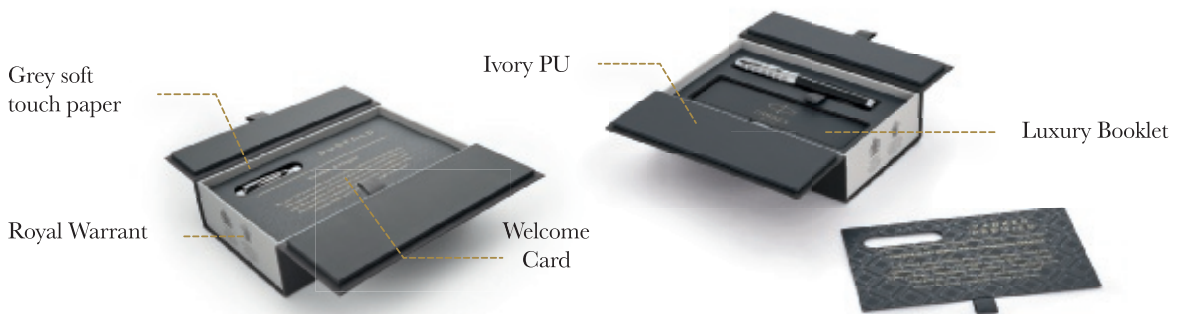

Parker Premier gifting experience: