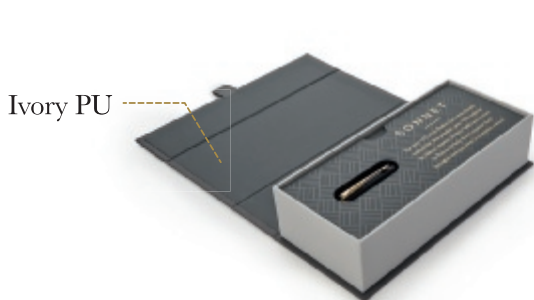

Core Stainless Steel
Nib Range

Core Stainless Steel/
18K Solid
Gold Nib Range

Premium Range

Silver base
Premium

Sonnet gifting experience:

Ivory PU

Royal Warrant

Welcome
Card