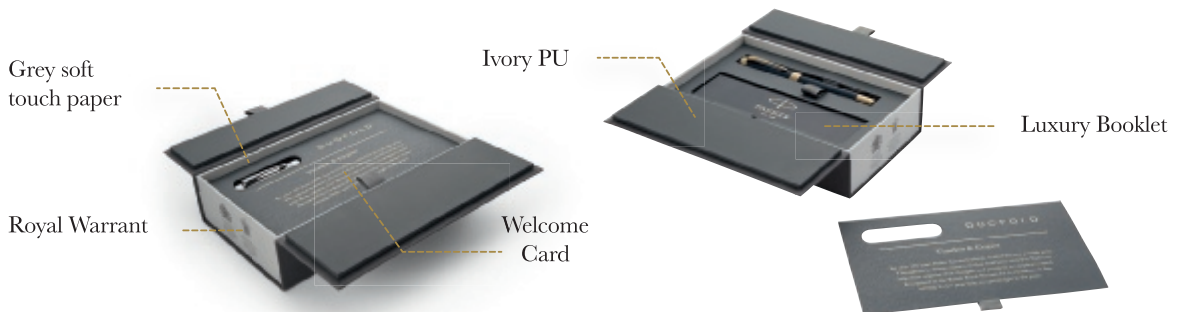

Duofold gifting experience: