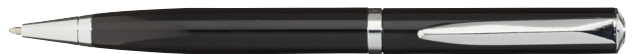

10721802 LUXE LACQUERED BALLPOINT PEN Lacquered ballpoint pen in Night black, Cobalt blue, and Chocolate brown with gold details. Includes premium quality black ink refill. Packed in a Luxe gift box. ■■