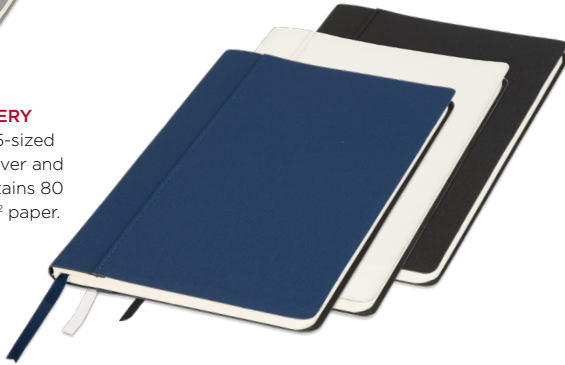

10722901 BULLET TWO TONE COLOUR BLOCK A5 NOTEBOOK An A5-sized notebook with a two-toned, coloured cover. Contains 80 sheets of lined 70g/m² paper. ■ ■ ■ □

10722301 BULLET AVERY A5 NOTEBOOK An A5-sized notebook with a thermo cover and matching ribbon. Contains 80 sheets of lined 70g/m² paper.

10723001 BULLET HEATHERED A5 NOTEBOOK WITH LEATHERLOOK SIDE A heathered, A5-sized notebook with a leather side and matching ribbon. Contains 80 sheets of lined 70g/m² paper.