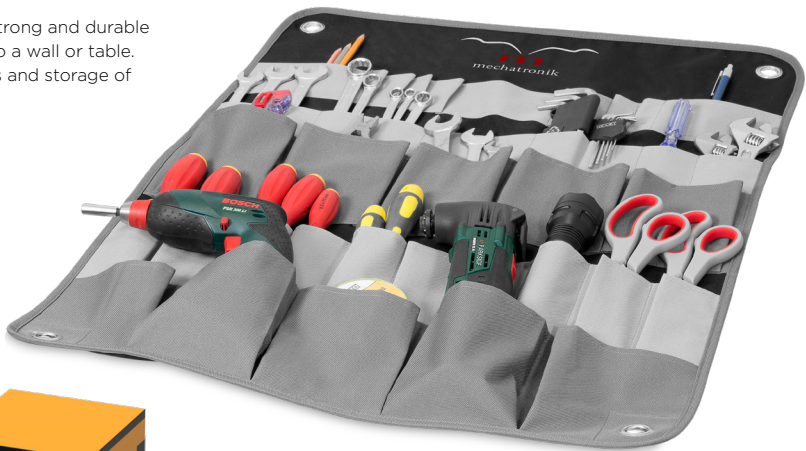

10429300 STAC HANGING TOOL ORGANIZER Strong and durable hanging tool organizer designed to be attached to a wall or table. It features pockets in various sizes for easy access and storage of different tools. STAC hangtag attached.