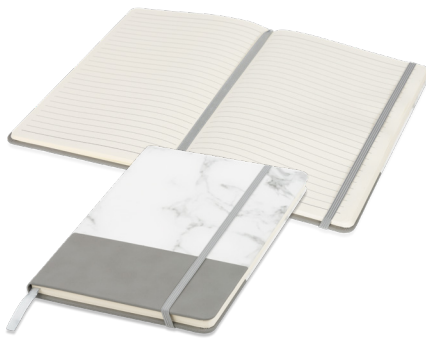

FULLY  
DIGITAL  
PRINTABLE  
COVER

**10725801 JOURNALBOOKS PU COVER DIGITAL PRINT NOTEBOOK WITH COLOURED SPINE** An A5-sized white hard cover notebook with a coloured spine. Comes with a matching elastic closure, ribbon marker, and pen loop. Equipped with 80 sheets of cream-coloured, lined paper.