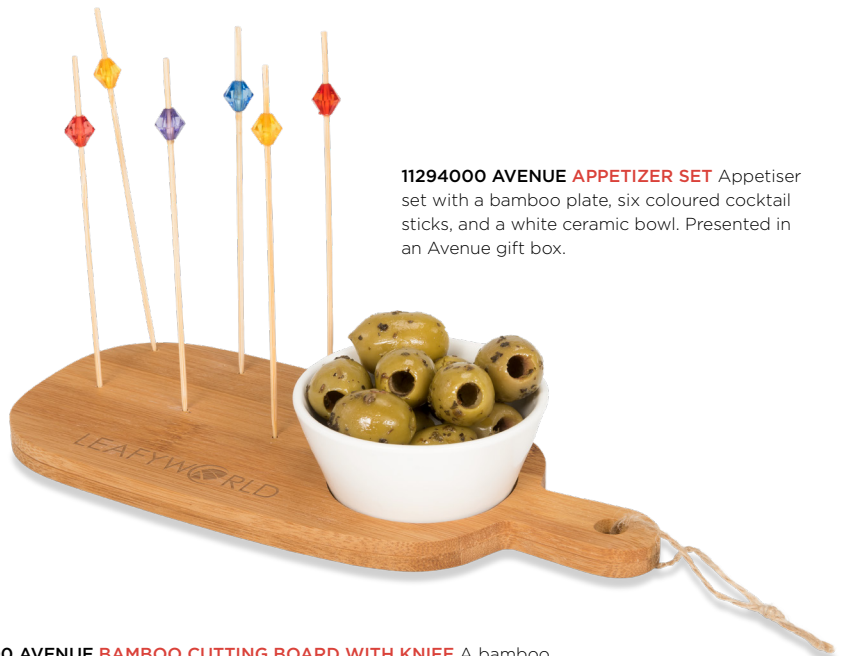

11294000 AVENUE APPETIZER SET Appetiser set with a bamboo plate, six coloured cocktail sticks, and a white ceramic bowl. Presented in an Avenue gift box.