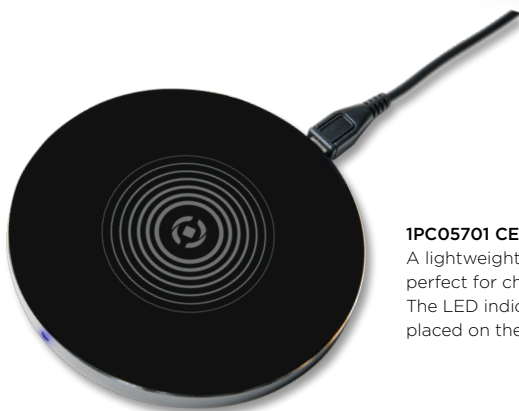

**1PC05501 CELLY SMART CAR  
HOLDER GHOST VENT**

The Ghost Vent magnetic device holder for vehicles is a cutting edge solution that allows for smartphones, navigators, MP3 players and more to be fixed in either portrait or landscape mode on air vents. It's extremely flexible and can be rotated 360 degrees. Comes with two adhesive plates to be applied to any smooth, flat surface.

**1PC05401 CELLY SMART CAR  
HOLDER GHOST PLUS**

The Ghost Plus magnetic device holder for vehicles is an avant-garde system that allows smartphones, navigators, MP3 players and more to be fixed in either portrait or landscape mode depending on needs. It's extremely flexible and can be rotated 360 degrees. Comes with two adhesive plates to be applied to any smooth, flat surface.